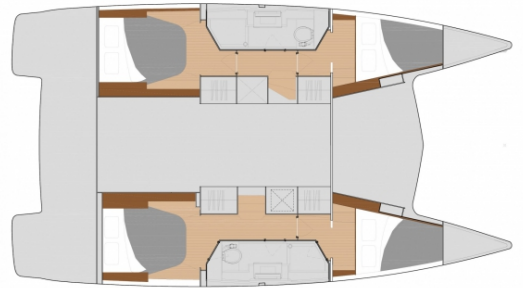

Catamaran Lucia 40 – "Pearl" /2017/

Year:	2017
Length:	11.73 m
Width:	6.63 m
Draft:	1.2 m
Engine:	Volvo Penta
Power:	2 x 30 HP

Fuel tank:	300 l
Water tank:	2 x 265 l
Cabins:	4
Beds:	8
Bathroom:	2
Roll main sail and Genoa:	58m ² + 37m ²